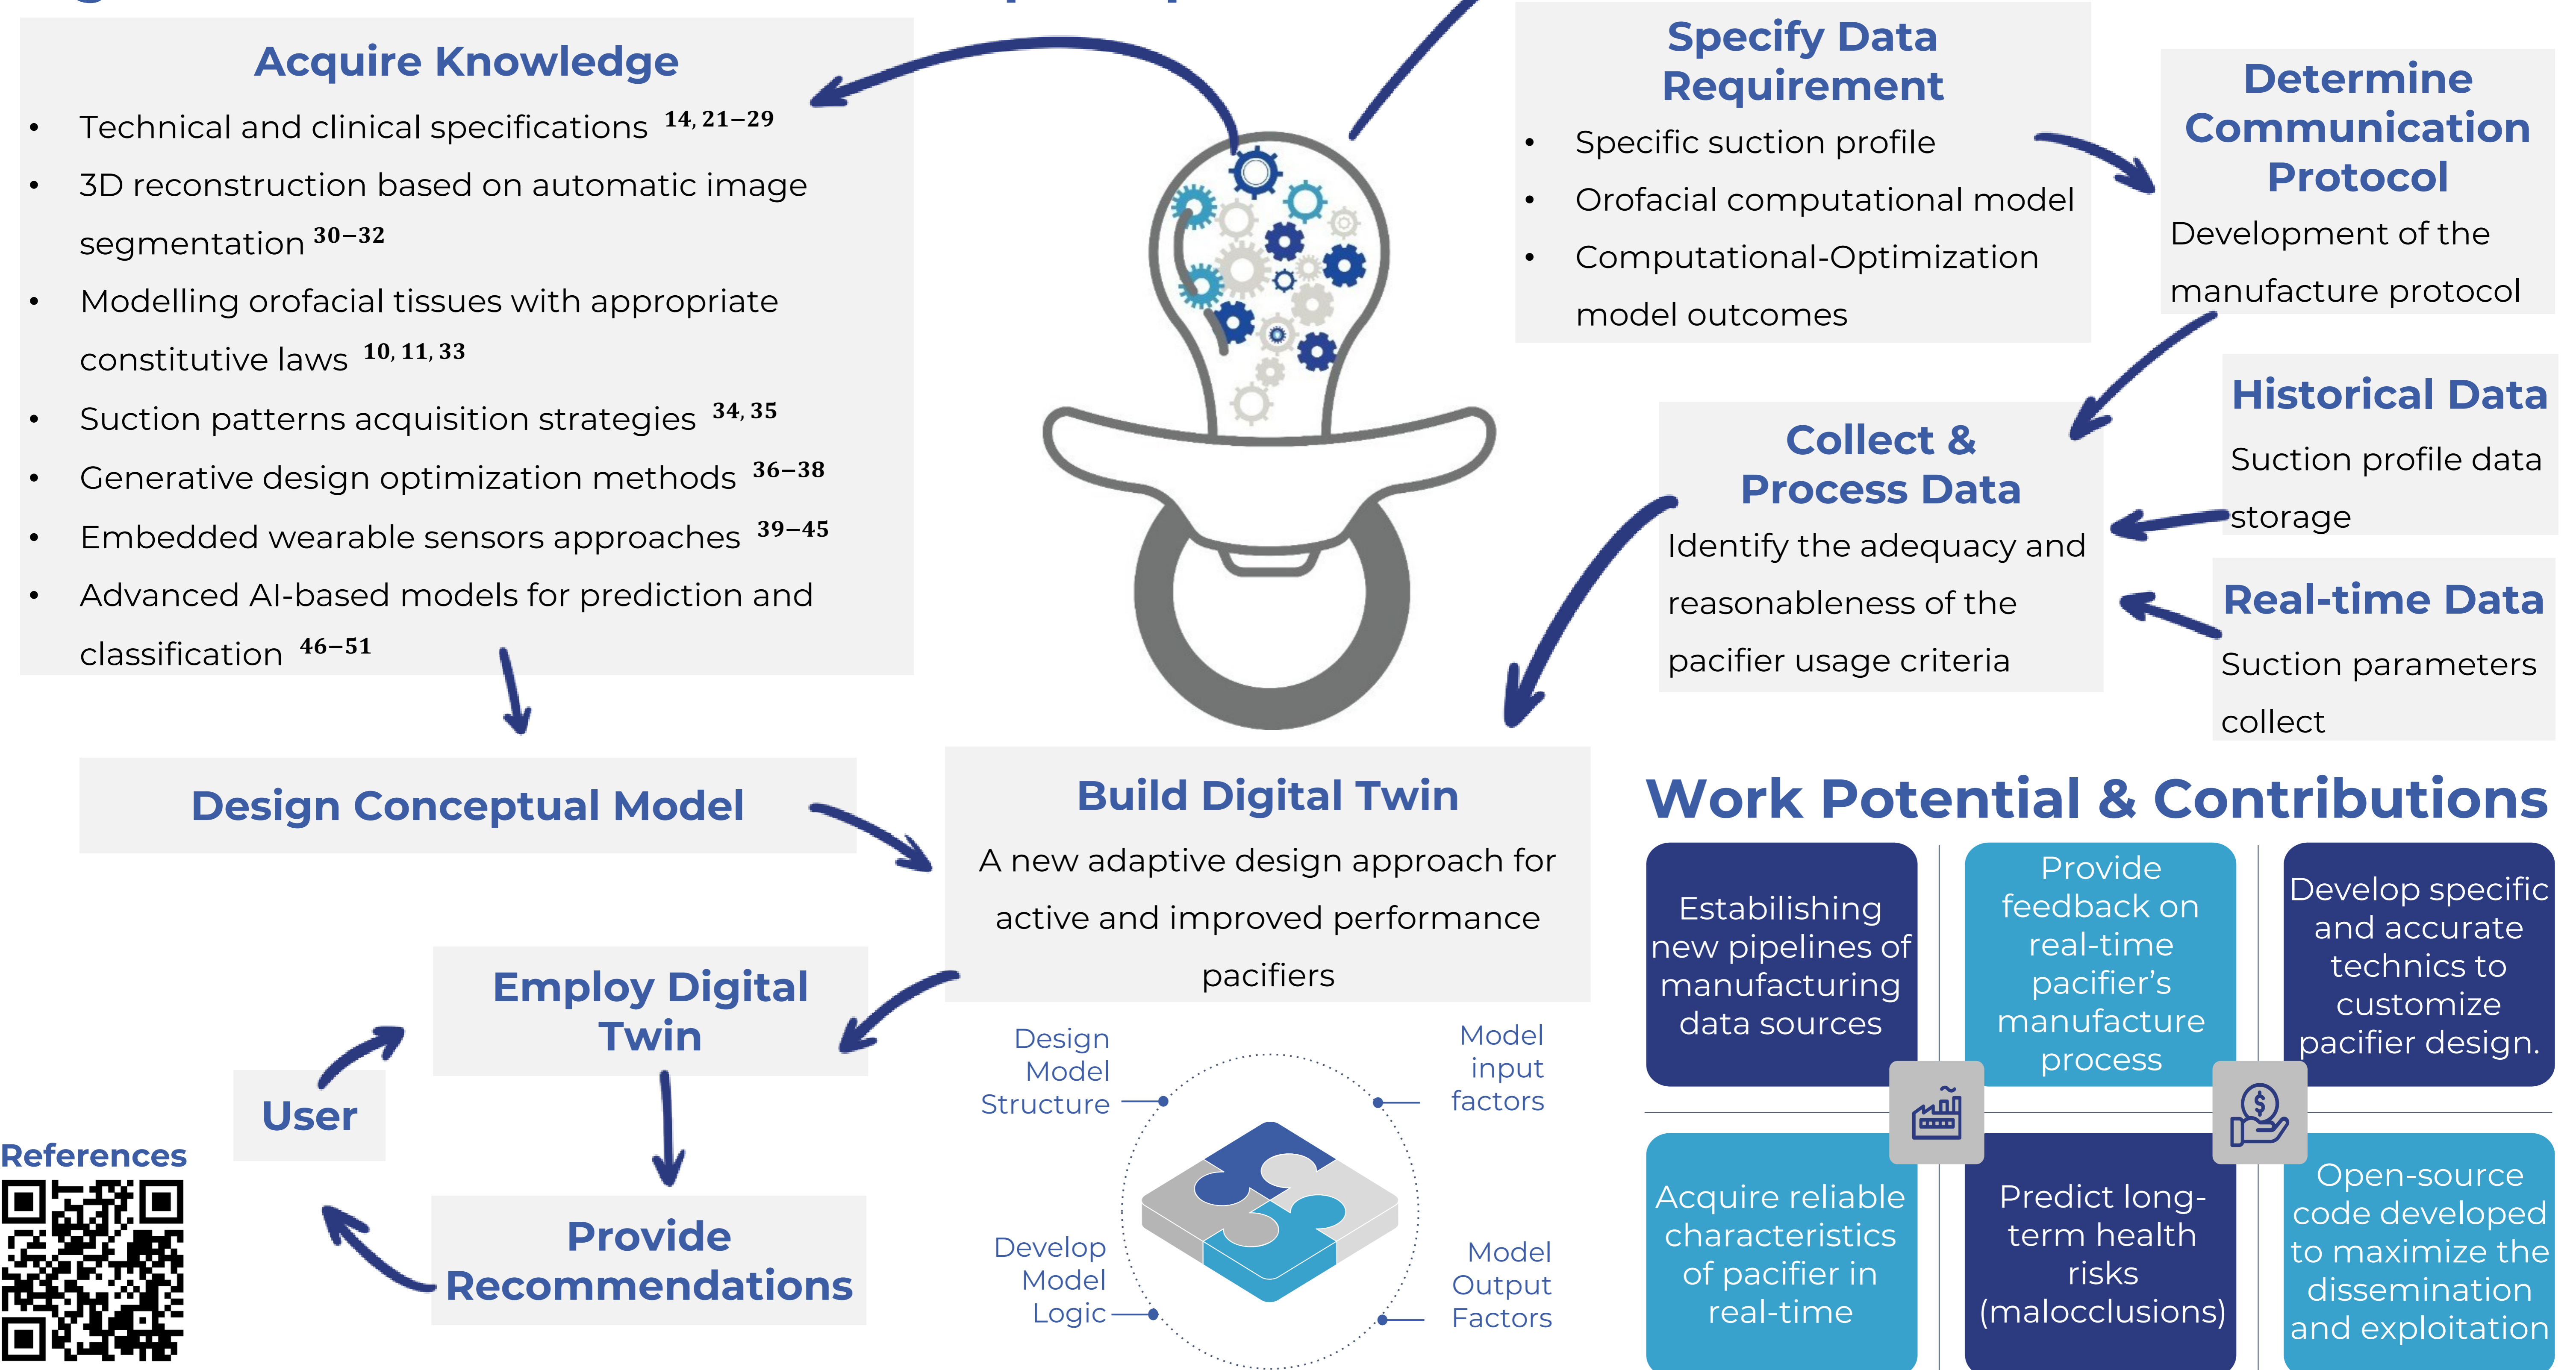

# Opening the route to the Digital Transformation of the Smart Pacifiers

**Rita Pereira**

id10080@uminho.pt

Supervisor(s): Cristina P. Santos<sup>1,2</sup>, Ana Norton<sup>3</sup>

1. University of Minho - School of Engineering

2. CMEMS – Center for MicroElectroMechanics System

3. University of Porto – Faculty of Dental Medicine

MIT Portugal

2022 Annual Conference

## Current Pacifier Manufacture

## Digital Twin for the innovative adaptive pacifier

References

Funded by: