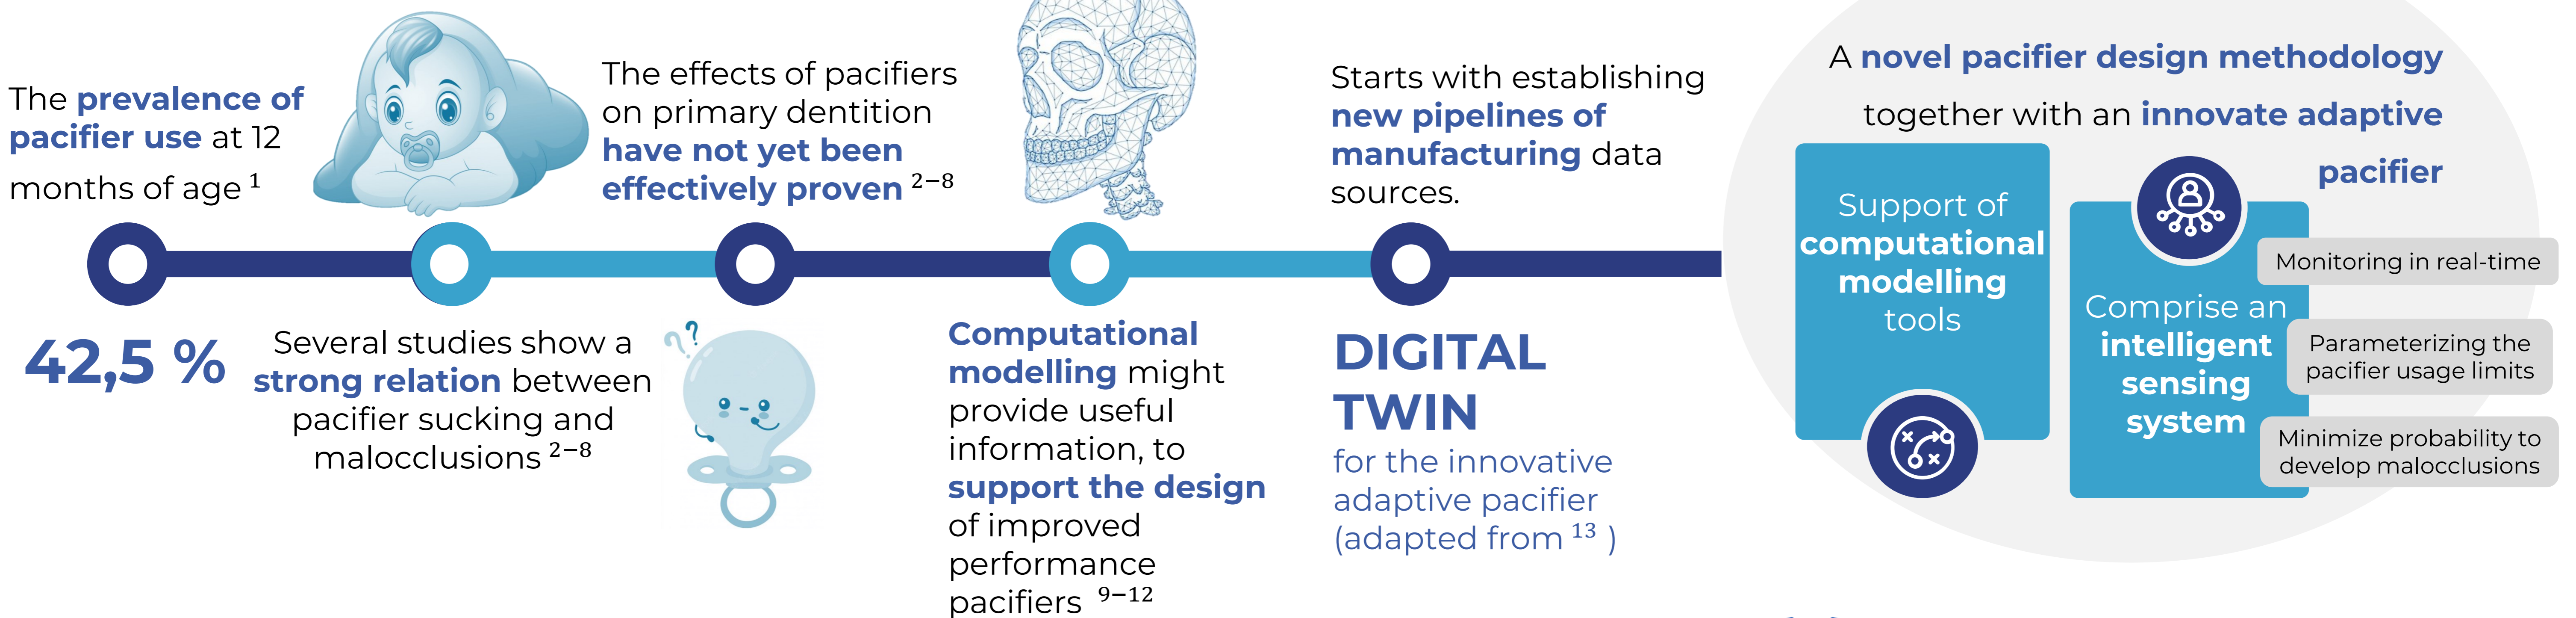

Opening the route to the Digital Transformation of the Smart Pacifiers

Rita Pereira

id10080@uminho.pt

Supervisor(s): Cristina P. Santos^{1,2}, Ana Norton³

1. University of Minho - School of Engineering

2. CMEMS – Center for MicroElectroMechanics System

3. University of Porto – Faculty of Dental Medicine

MIT Portugal

2022 Annual Conference

Introduction & Motivation